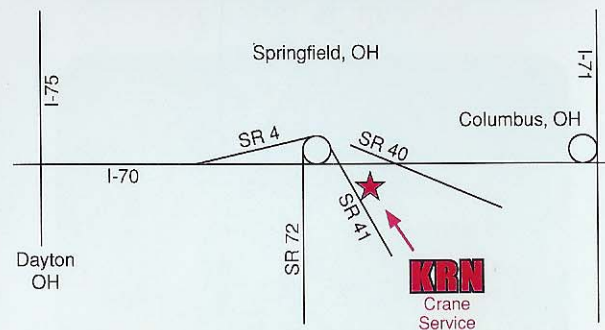

Commercial Construction

KRN
CRANE SERVICE LLC
 Springfield, Ohio
 I-70 at Exit 59

REACHING ABOVE AND BEYOND FOR YOU

24 hr emergency service

937-322-6868

or

866-328-6868

www.krncrane.com

Hazmat certified operator
Storage & Transport

KRN
CRANE SERVICE LLC
 Springfield, Ohio
 I-70 at Exit 59

REACHING ABOVE AND BEYOND FOR YOU

KRN Crane Service is a family owned and operated business founded in 1995 as a one man one crane operation. **KRN Crane Service** has more than 40 years experience in lifting, rigging and crane operations on staff.

We have continued to grow and today consist of three cranes, a mobile clamshell and capabilities of providing up to a 175 ton crane. We specialize in mobile truck crane and mobile clamshell rental with operators.

We look forward to serving you with all your crane and clamshell needs. Please give us a call.

We are centrally located in Ohio at RT 41 and I-70 at exit #59 with easy access to Fairborn, New Carlisle, Dayton, London, Columbus, and beyond.